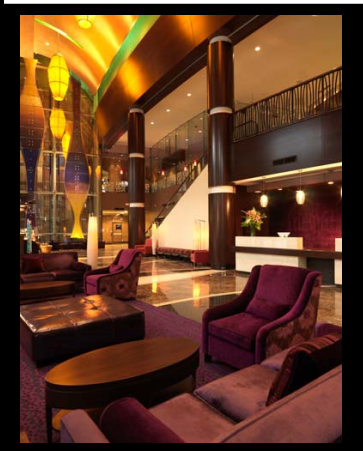

Digital Sound Magic Recording Studios Ltd.

*Complimentary High Speed Internet Access, Wi-Fi are available at all Delta Hotels

Situated in the heart of Burnaby, the Delta Burnaby Hotel and Conference Centre opened its doors in April 2009 and is conveniently located near Highway #1, business centers, leading academic institutions, shopping malls and popular attractions and amenities. The Hotel offers business travelers all the comforts of home and office. The leisure traveler will enjoy the nearby shopping excursions, Burnaby's famous parks and local attractions. 30 minutes from Vancouver International Airport and 15 minutes to Downtown Vancouver by Sky Train.

FEATURES

- 200 Guestrooms and Signature Suites boast rich hues and plush fabric
- Flat screen televisions, generous work stations, full length mirrors and high definition movie options
- Delta Sanctuary bedding that compliments the sleek furnishing and contemporary artwork, in room fridges and in room coffee beverage
- Signature Club Suites with complimentary breakfast and evening hors d'oeuvres in the exclusive Signature Club Lounge
- Room types include Delta, Deluxe and Signature Club

FOR YOUR CONVENIENCE

- 24 hour business centre with computers and high speed internet
- Starbucks kiosk and sitting area in the hotel lobby which can be billed to your guest room
- **Shuttle service** offered on a pre-scheduled basis, inquire at the front desk
- Casino Shuttle service to Metro Town and Brentwood Mall prescheduled
- EBO Restaurant & Lounge offers Breakfast, Lunch and Dinner service
- Adjacent to the world-class Grand Villa Casino and Scala Show Lounge
- Valet service and secured underground parking available
- In room dining
- Complimentary parking in the hotel/casino parking deck across the street