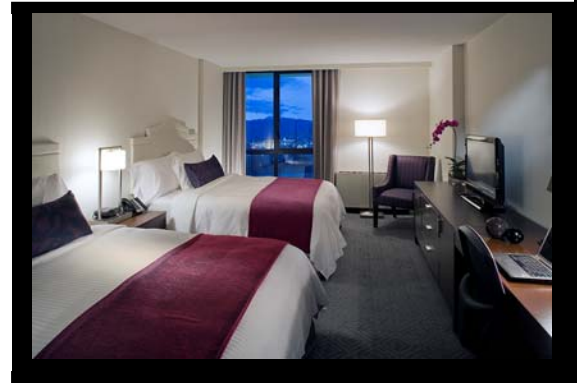

Digital Sound Magic Recording Studios Ltd.

*Complimentary High Speed Internet Access, Wi-Fi are available at all Delta Hotels

Situated in the heart of Burnaby, the Delta Burnaby Hotel and Conference Centre opened its doors in April 2009 and is conveniently located near Highway #1, business centers, leading academic institutions, shopping malls and popular attractions and amenities. The Hotel offers business travelers all the comforts of home and office. The leisure traveler will enjoy the nearby shopping excursions, Burnaby's famous parks and local attractions. 30 minutes from Vancouver International Airport and 15 minutes to Downtown Vancouver by Sky Train.

FEATURES

- 200 Guestrooms and Signature Suites boast rich hues and plush fabric
- Flat screen televisions, generous work stations, full length mirrors and high definition movie options
- Delta Sanctuary bedding that compliments the sleek furnishing and contemporary artwork, in room fridges and in room coffee beverage
- Signature Club Suites with complimentary breakfast and evening hors d'oeuvres in the exclusive Signature Club Lounge
- Room types include Delta, Deluxe and Signature Club